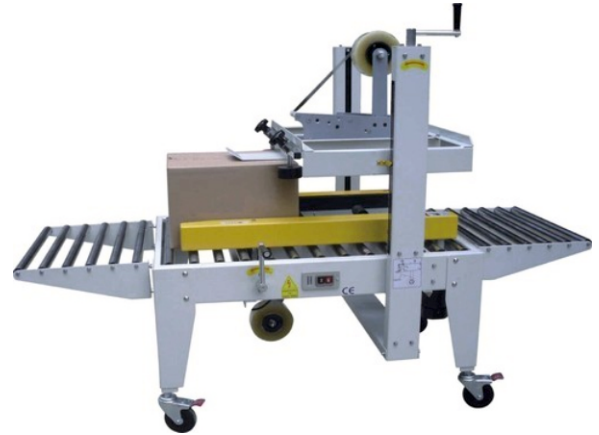

PANEL AUTOMATION

VFD based Control Panel

PACKAGING MACHINE

Carton Sealer Machine

CSM-101

CSM-102

SOLVEYTOR
AUTOMATION

Call : +91 99092 10396